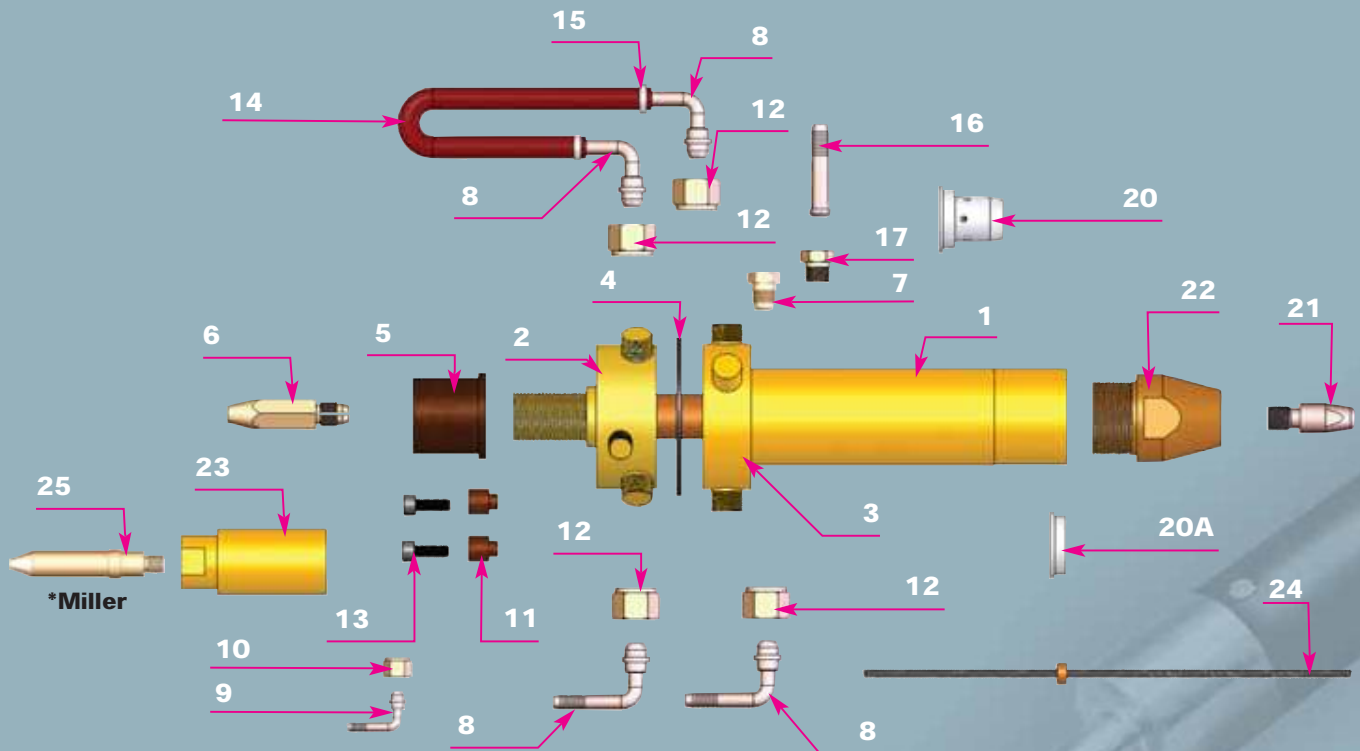

AUT750 Water-Cooled MIG Guns

AUT750 Assembly and Consumables

AUT750 Body Cable Assembly

ITEM NO.	DESCRIPTION	PART NO.	ITEM NO.	DESCRIPTION	PART NO.
1	AUT 750 w/Diffuser, Nozzle, and Tip .094 (Std)	974.0001	15	Clamp Hose 9.5mm with Bridge	173.0001
	AUT 750 Coarse Thread with Airblast, Diffuser, Nozzle and Tip .094 (Standard)	974.0047	16	Center Airblast Nipple (needed for airblast) optional	940.0040
	AUT 750 with Stainless Steel Sleeve	974.9003	17	Center Airblast Nut (needed for airblast) optional	500.0138
	AUT 750 Coarse Thread with Stainless Steel Sleeve	974.9005	20	Diffuser AUT 750 without Airblast (Std)	974.0032
2	Inner Barrel AUT 750 (for regular and coarse thread) 6mm I.D.	974.0004	20A	Insulator AUT 750 (with airblast)	974.0021
3	Outer Barrel AUT 750	974.0005		Insulator AUT 750 coarse thread (with or without airblast)	974.0044
	Outer Barrel AUT 750 Coarse Thread	974.0046	21	Contact Tip .045" M10 CZ	140.0481
	Outer Barrel AUT 750 Coarse Thread with Stainless Steel Sleeve	974.9006		Contact Tip .052" M10 CZ	140.0547
4	Washer Insulating AUT 750	974.0022		Contact Tip .062" M10 CZ	140.0616
5	Insulator Mounting AUT 750	974.0027		Contact Tip .078" M10 CZ	140.0665
6	Wireguide .177" ID. (4.5mm) AUT 750	974.0030		Contact Tip .094" M10 CZ	140.0698
	Wireguide .213" ID. (5.4mm) AUT 750	974.0031		Contact Tip .110" M10 CZ	140.0712
7	Plug Air-Blast Inlet	974.0029		Contact Tip .126" M10 CZ	140.0734
8	Fitting Water Elbow .25"	974.0006	22	Nozzle Conical AUT 750	145.0019
9	Gas Fitting AUT 750 .125"	974.0007		Nozzle Cylindrical AUT 750mm 24mm I.D.	145.0005
10	Nut	710.0014		Nozzle Conical AUT 750 Coarse Thread	145.0498
11	Insulator	940.0035	23	Adapter for Direct Mount (optional, for use with adapter plugs)	974.9004
12	Nut	500.0082	24	Liner Steel .035-.045 3'	122.9064
13	Assembly Screw	009.0064		Liner Steel .052-.062 3'	122.9065
14	Water Hose Bulk	103.0001		Liner Steel .078-.125 3'	122.9066
			25	Adapter Plug Miller	501.9705